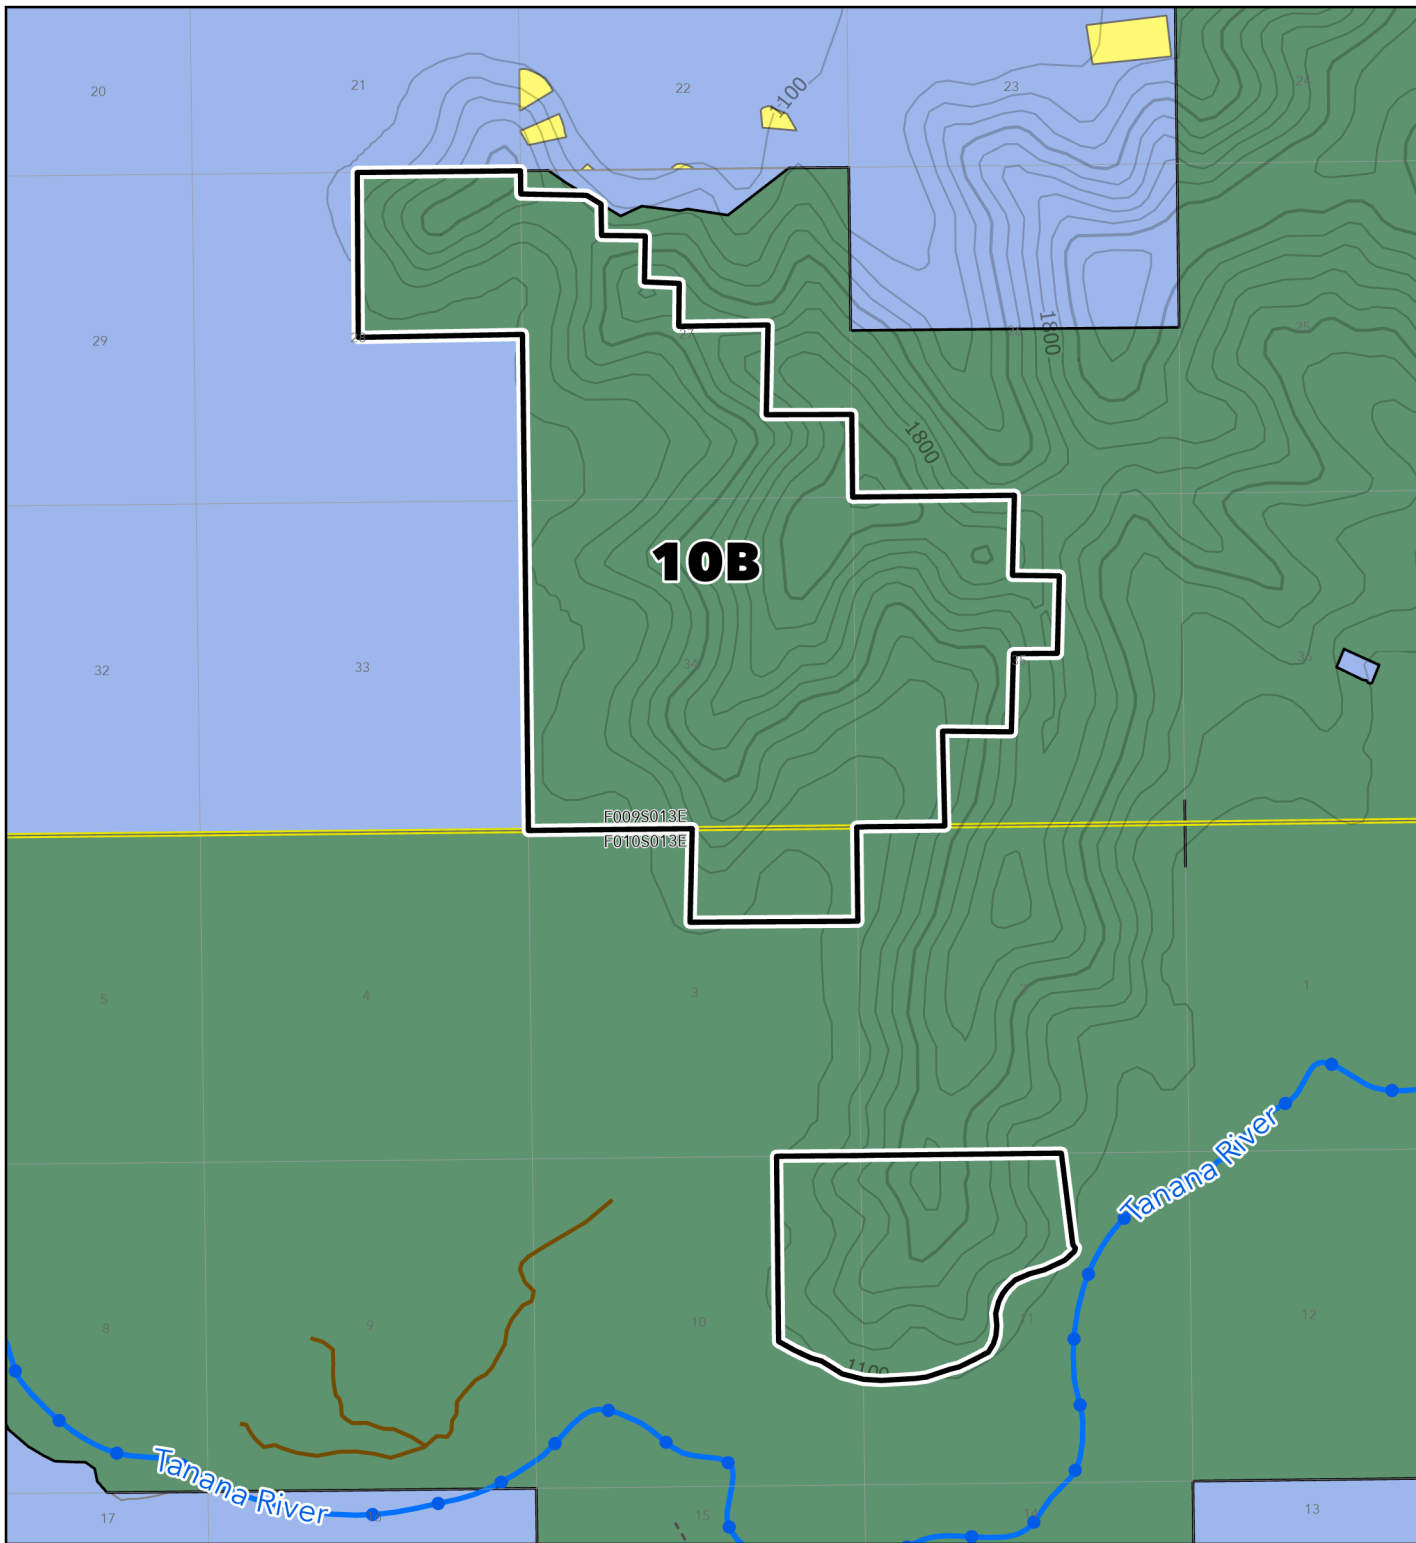

# Management Unit: 10B Volkmar Bluffs

**State Forest Boundary**

- Unit Boundary
- Tanana Valley State Forest

**Land Ownership**

- State Lands
- University of Alaska
- AK DNR-Mental Health Trust
- Private Land
- Federal
- Municipal
- ANCSA

**Hydrology**

- Anadromous Waters
- Streams

**Roads**

- Highway
- Primary
- Secondary
- Spur
- Winter